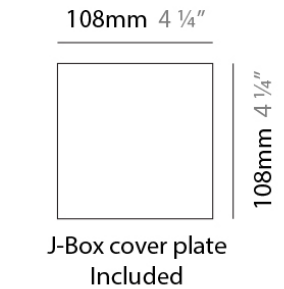

J-Box cover plate
Included